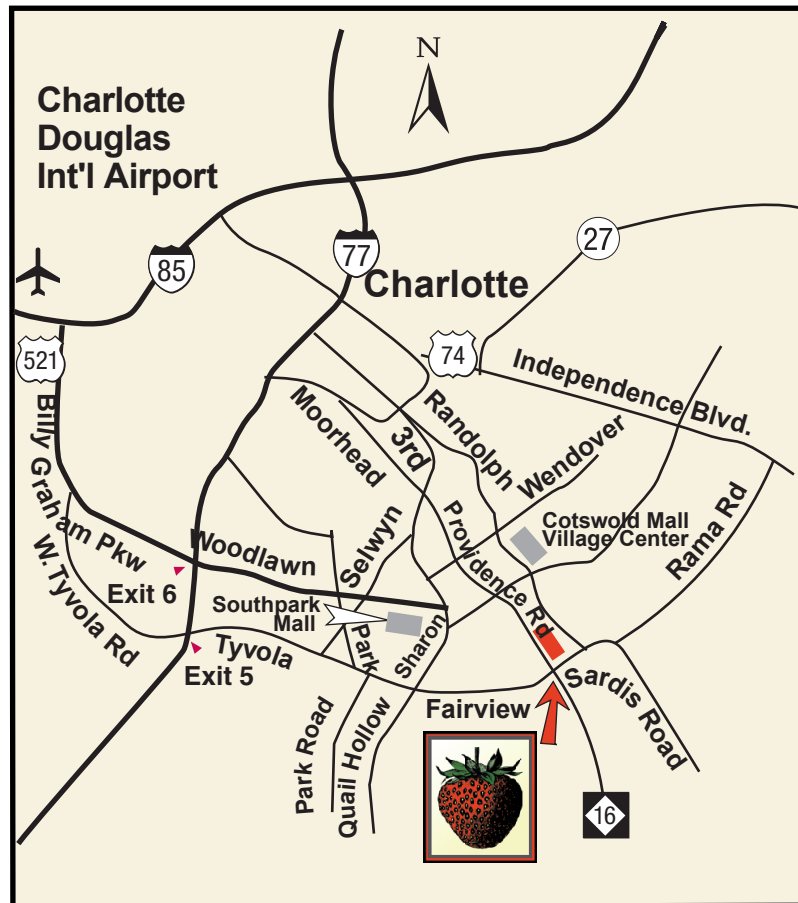

Directions:

- From SouthPark Mall, head east on Fairview Road.
- Go about 2 miles to the intersection of Fairview and Providence Roads.
- Turn left (north) on Providence Road and go 1 block.
- Strawberry Hill Apartment Homes will be on your right (east).

Providence and Fairview/Sardis Roads

4101 Providence Road

Charlotte, NC 28211

704-366-1944

STRAWBERRY HILL

A P A R T M E N T H O M E S